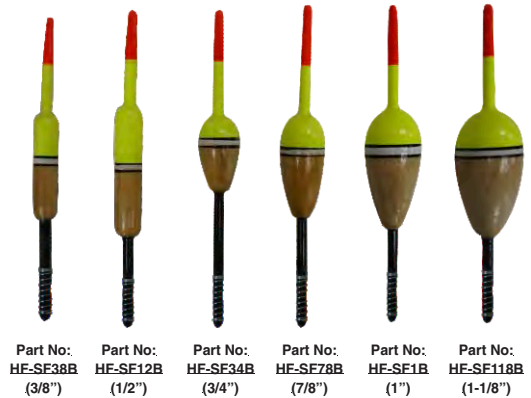

BALSA WOOD FLOATS

BULK 12/PCS PER SIZE/PER BULK BAG

S
P
R
I
N
G

S
T
Y
L
E

Part No:	Part No:	Part No:	Part No:	Part No:	Part No:
HF-SF38B	HF-SF12B	HF-SF34B	HF-SF78B	HF-SF1B	HF-SF118B
(3/8")	(1/2")	(3/4")	(7/8")	(1")	(1-1/8")

S
L
I
P

S
T
Y
L
E