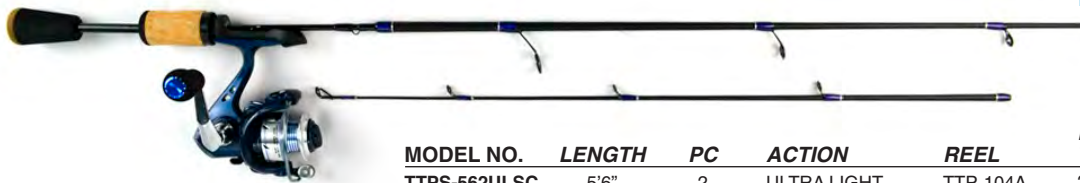

Total Touch Pro SX Series

MODEL NO.	LENGTH	PC	ACTION	REEL	LINE TEST	LURE WT
TTPS-562ULSC	5'6"	2	ULTRA LIGHT	TTP-104A	2# - 6#	1/32-3/16 oz
TTPS-602MSC	6'0"	2	MEDIUM	TTP-204A	6# - 12#	1/8-3/4 oz

* 1 Piece Available on a Pre-Book Basis

All TTPS Combos come with a 4 bearing infinite anti-reverse reel!