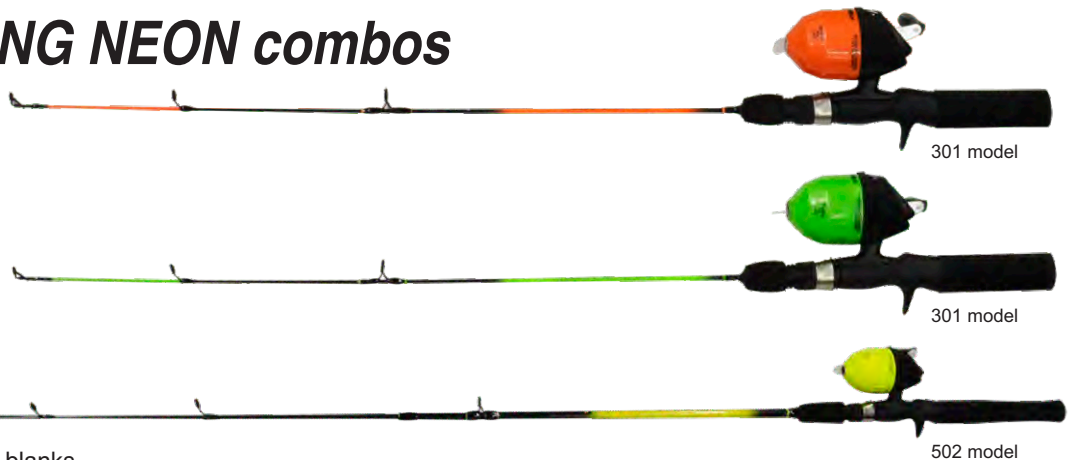

BLAZE PRO DX

CASTING NEON combos

With Line!

- Deluxe composite blanks
- Superior strength
- Premium ceramic guides
- Sure-lock reel seat
- Attractive price
- Premium spincast reels that have a positive dial drag system and pin pickup

MODEL NO.	LENGTH	PC	ACTION	HANDLE	REEL	LINE TEST	LURE WT
HBZC-301CC	2'6"	1	MEDIUM	CASTING	HTBC-10	4# - 10#	1/8-1/2 oz
HBZC-301GC	2'6"	1	MEDIUM	CASTING	HTBG-10	4# - 10#	1/8-1/2 oz
HBZC-301OC	2'6"	1	MEDIUM	CASTING	HTBO-10	4# - 10#	1/8-1/2 oz
HBZC-502CC	5'	2	MEDIUM	CASTING	HTBC-10	4# - 10#	1/8-1/2 oz
HBZC-502GC	5'	2	MEDIUM	CASTING	HTBG-10	4# - 10#	1/8-1/2 oz
HBZC-502OC	5'	2	MEDIUM	CASTING	HTBO-10	4# - 10#	1/8-1/2 oz