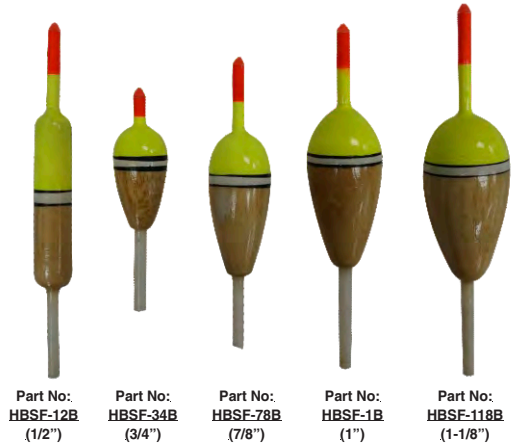

Part No:	Part No:	Part No:	Part No:	Part No:
HBSF-12B	HBSF-34B	HBSF-78B	HBSF-1B	HBSF-118B
(1/2")	(3/4")	(7/8")	(1")	(1-1/8")