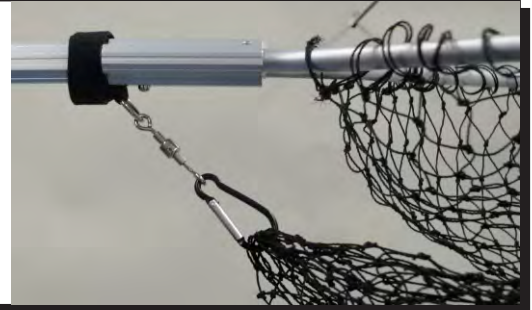

## Mag-Net-Go

MODEL #  
**MAG-1**

- Assists in netting fish
- Prevents tangling
- Stops net from getting caught in trolling motor
- No longer need hands to hold onto the net

The **Mag-Net-Go** has been designed and successfully proven to help you catch more fish by netting them. Paul "Coot" Williams invented, tested, and evaluated the results of the Mag-Net-Go to have less tangles and drag when netting your big catch.