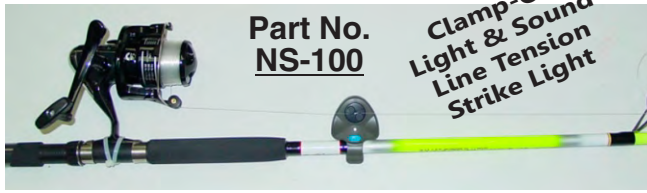

## Nite Eye Clip on Light

- Electronic LED clip on 3 volt light
- Optional 2 color cap system--green or orange
- Clips to any rod
- Standard Lithium battery included
- Visible up to 200 feet

Part No. **NE-100**