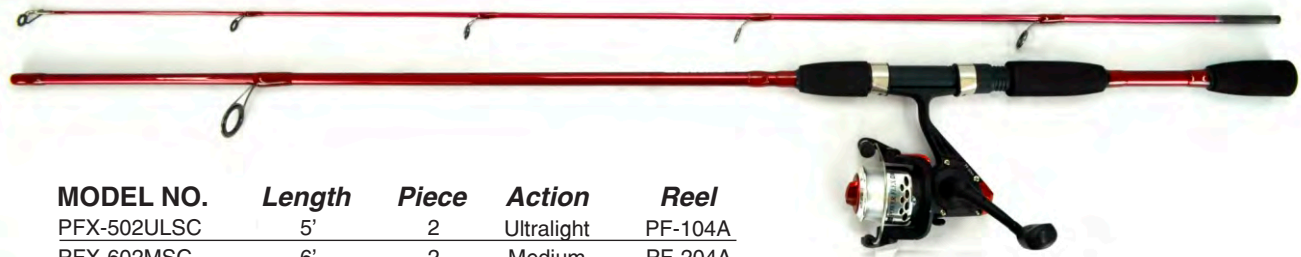

POWER FLEX

PRO COMBO

MODEL NO.	Length	Piece	Action	Reel
PFX-502ULSC	5'	2	Ultralight	PF-104A
PFX-602MSC	6'	2	Medium	PF-204A

- Premium tapered ultralight blank
- Contoured eva handle
- Easy flow guides for long casts
- 4 bearing reel with infinite anti reverse
- Pre-rigged with line
- Custom tapered fiberglass blank
- Contoured eva foam handle
- Aluminum oxide guides
- 4 bearing reel with infinite anti reverse
- Pre-rigged with line