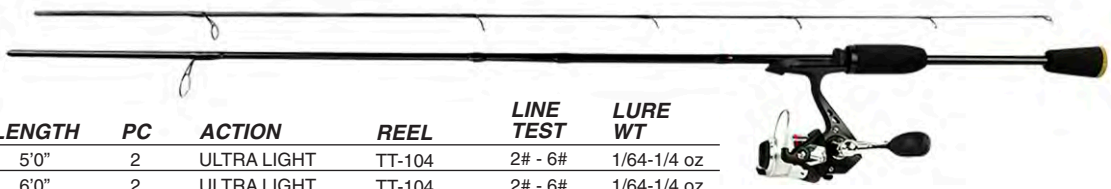

Total Touch DX Series

MODEL NO.	LENGTH	PC	ACTION	REEL	LINE TEST	LURE WT
TTS-502ULSC	5'0"	2	ULTRA LIGHT	TT-104	2# - 6#	1/64-1/4 oz
TTS-602ULSC	6'0"	2	ULTRA LIGHT	TT-104	2# - 6#	1/64-1/4 oz
TTS-702ULSC	7'0"	2	MEDIUM	TT-104	2# - 6#	1/64-1/4 oz
TTS-602MSC	6'0"	2	MEDIUM	TT-204	6# - 10#	3/16-5/8 oz

All TTS Combos come with a 4 bearing infinite anti-reverse reel!

LAZER GENESIS

- Custom tapered composite rod blank with back bone and a fast tip
- E-Z flow premium casting guides
- Premium spincast reel with a double handle and rigged with line
- Reel has a positive dial drag system