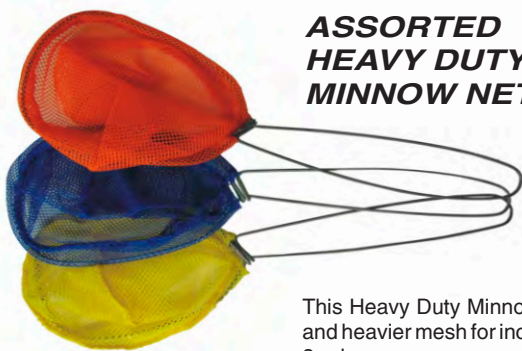

**ASSORTED
HEAVY DUTY
MINNOW NETS**

This Heavy Duty Minnow Net has a deeper and heavier mesh for increased durability.
3 colors

Heavy Duty Deep Well Minnow Nets

Part No.	Part No.	Part No.
MNH-1Y	MNH-1O	MNH-1B
Yellow Color Mesh	Orange Color Mesh	Black Color Mesh

144 of each per Master Case of 432
(Min Order Qty / 432)

Neon Orange
Neon Blue
Neon Yellow

Part No.
MNH-1A