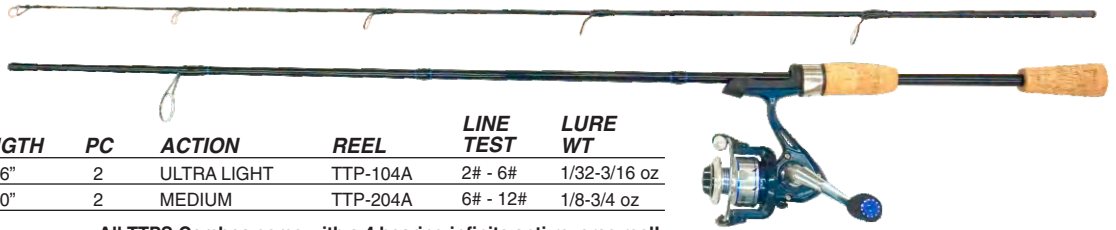

Total Touch Pro SX Series