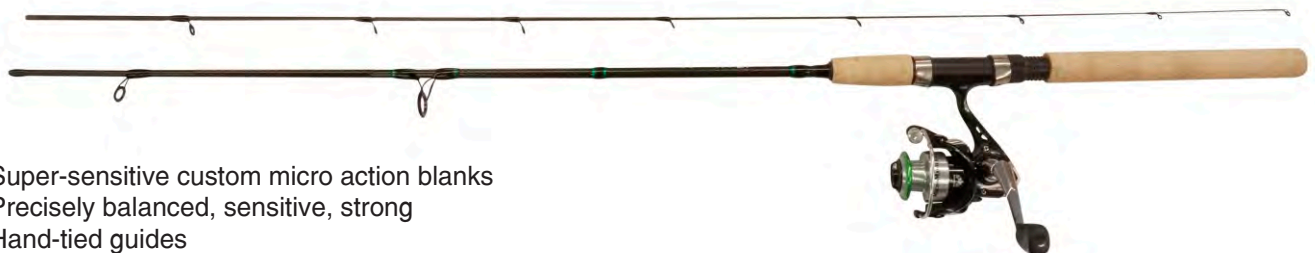

MICRO MASTER EXTREME *SUPER ULTRA-LIGHT*

- Super-sensitive custom micro action blanks
- Precisely balanced, sensitive, strong
- Hand-tied guides
- Cork handle with a "fixed" reel seat
- Blank-thru construction
- Combos come with an ultra smooth 4 bearing aluminum reel with infinite anti-reverse

MODEL NO.	LENGTH	PC	BLANK CONTENT	HANDLE	BLANK COLOR	LINE TEST	LURE WT
MMDX-802ULSC	8'	2	GRAPHITE	REEL SEAT	BLACK	1# - 4#	1/64-1/16 oz