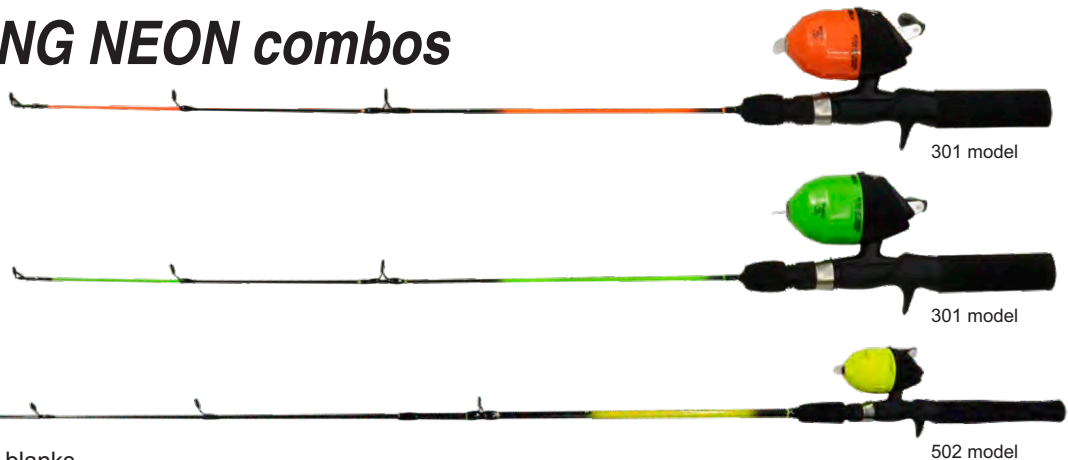

ROD FEATURES

HT Blaze Pro DX rods feature a nice balance of select tapered, all-purpose medium action fiberglass blanks, smooth resistant ceramic guides to prevent line wear, comfortable, contoured EVA handles and sure-lock reel seats. Available sizes in either 5' 2 piece or 30" 1 piece models. These assortments come in three attractive colors: blaze orange, yellow and green.

REEL FEATURES

- Positive pin pickup and 3.3:1 gear ratio for quicker, super smooth retrieves
- Wide spectrum dial drag
- Pre-spooled with line

Part No.
HBZC-301A-12
12 per box

Part No.
HBZC-502A-12
12 per box

BLAZE PRO DX

CASTING NEON combos

With Line!

- Deluxe composite blanks
- Superior strength
- Premium ceramic guides
- Sure-lock reel seat
- Attractive price
- Premium spincast reels that have a positive dial drag system and pin pickup