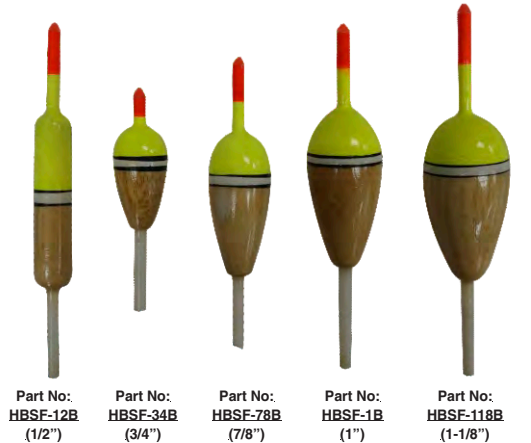

Part No:	Part No:	Part No:	Part No:	Part No:
HBSF-12B	HBSF-34B	HBSF-78B	HBSF-1B	HBSF-118B
(1/2")	(3/4")	(7/8")	(1")	(1-1/8")