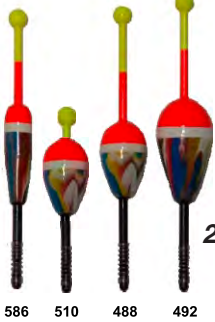

Lighthouse Pole Floats

These floats feature a fluted camouflaged bottom with a Hi-Viz Yellow Top

2 / Bag

Part No.	Size	Type
HF-W406Z	6" X 1"	Weighted
HF-W408Z	8" X 1"	Weighted
HF-W410Z	10" X 1"	Weighted
HF-W412Z	12" X 1"	Weighted

Lighthouse Pole Floats

These floats allow you to insert a lightstick into the top of the float for night and an orange sleeve for day fishing

1 / Bag

Part No.	Size	Type
HF-W406LH	6" X 1"	Weighted
HF-W408LH	8" X 1"	Weighted
HF-W410LH	10" X 1"	Weighted
HF-W412LH	12" X 1"	Weighted
HF-W414LH	14" X 1"	Weighted

Clip-on Spring Floats

Camouflage Swirl Painted Balsa Wood Clip-On Floats

2 / Bag

Part No.	Size	Type
HF-492	6.5" X 1 1/8"	Heart
HF-488	6" X 7/8"	Heart
HF-586	6" X 3/8"	Pencil
HF-510	2 1/4" X 3/4"	Heart

586 510 488 492