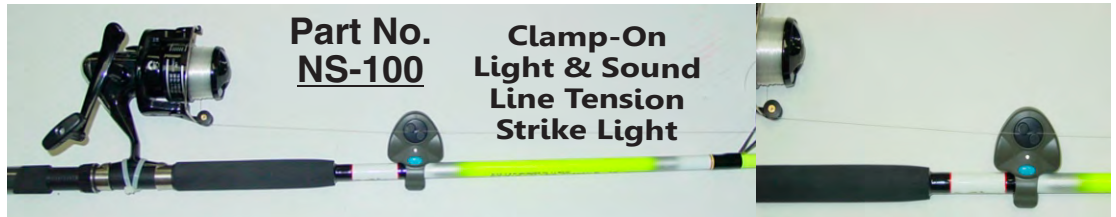

Part No. LFB-1	12 pkg per case	Part No. LFB-2	12pkg per case	Part No. LFB-100	1 pkg per case
1 per pkg		2 per pkg		100 per pkg	

All Season Bells w/ Lite Stick Holder

Part No. **TBH-1**

This glow bell with lightstick holder easily attaches to any fishing rod tip to give you an easier bite detection when night fishing. Now you can add HT's cyalume light sticks to the bells for even greater visibility. Comes with a 4.5 x 39 mm lightstick. (UG-2)

Night Stalker Strike Lite

Part No. **NS-100**

Clamp-On Light & Sound Line Tension Strike Light

ULTRA-GLOW Light Sticks BRIGHT GREEN COLOR

ULTRA-GLOW These new lightsticks work great on any fishing rod by taping them on near the tip of the rod for visibility and on all tip up flag wires. "Lightstick" is activated by snapping, bending or shaking it. After it is activated, the lightstick turns into a glowing green light which lasts for 12 hours.