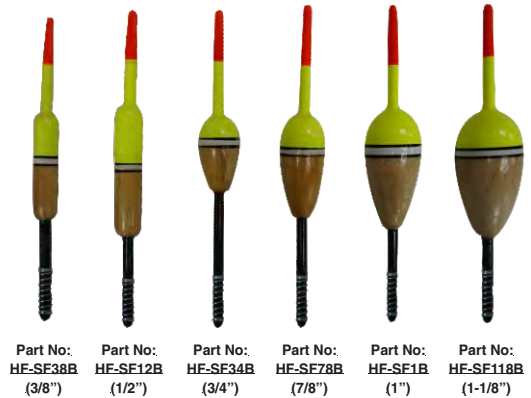

1 / Bag

Part No.	Size	Type
HF-EPS7	7"	Ball on Top
HF-EPS9	9"	Ball on Top

BALSA WOOD FLOATS

BULK 12/PCS PER SIZE/PER BULK BAG

S
P
R
I
N
G

S
T
Y
L
E

Part No:	Part No:	Part No:	Part No:	Part No:	Part No:
HF-SF38B	HF-SF12B	HF-SF34B	HF-SF78B	HF-SF1B	HF-SF118B
(3/8")	(1/2")	(3/4")	(7/8")	(1")	(1-1/8")