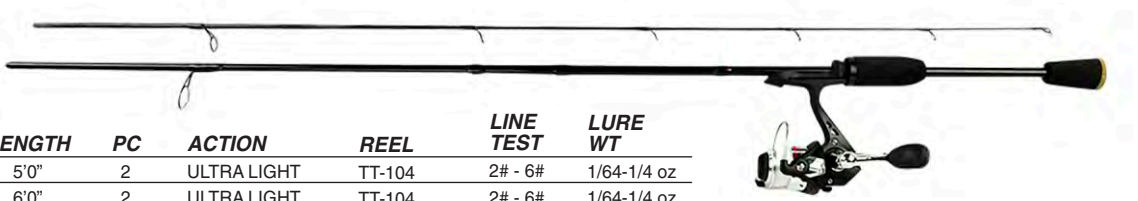

All TTPS Combos come with a 4 bearing infinite anti-reverse reel!

* 1 Piece Available on a Pre-Book Basis

Total Touch DX Series

MODEL NO.	LENGTH	PC	ACTION	REEL	LINE TEST	LURE WT
TTS-502ULSC	5'0"	2	ULTRA LIGHT	TT-104	2# - 6#	1/64-1/4 oz
TTS-602ULSC	6'0"	2	ULTRA LIGHT	TT-104	2# - 6#	1/64-1/4 oz
TTS-702ULSC	7'0"	2	MEDIUM	TT-104	2# - 6#	1/64-1/4 oz
TTS-602MSC	6'0"	2	MEDIUM	TT-204	6# - 10#	3/16-5/8 oz

All TTS Combos come with a 4 bearing infinite anti-reverse reel!

LAZER GENESIS

- Custom tapered composite rod blank with back bone and a fast tip
- E-Z flow premium casting guides
- Premium spincast reel with a double handle and rigged with line
- Reel has a positive dial drag system