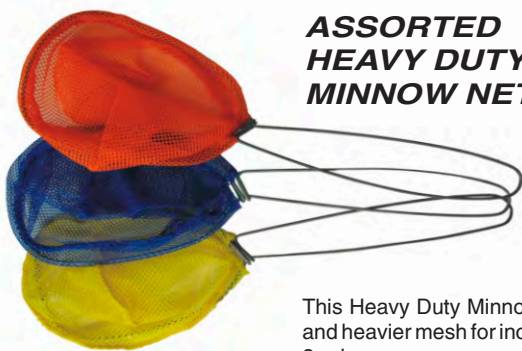

Hoop Size
5" x 6"

Minnow Net

White Mesh

Part No.
MN-1

Heavy Duty Floating Jumbo Minnow Net

Part No.
MN-1BF

Floating Jumbo Minnow Net has a jumbo sized white mesh net and heavy duty coated handle featuring an EVA handle that allows this net to float.

Floating Minnow Net

White Mesh
Part No.
FMN-1

No more wet, cold hands while trying to retrieve a minnow net that slides to the bottom of the pail. HT's floating minnow net suspends the handle above the surface of the water, helping the angler get bait more efficiently.